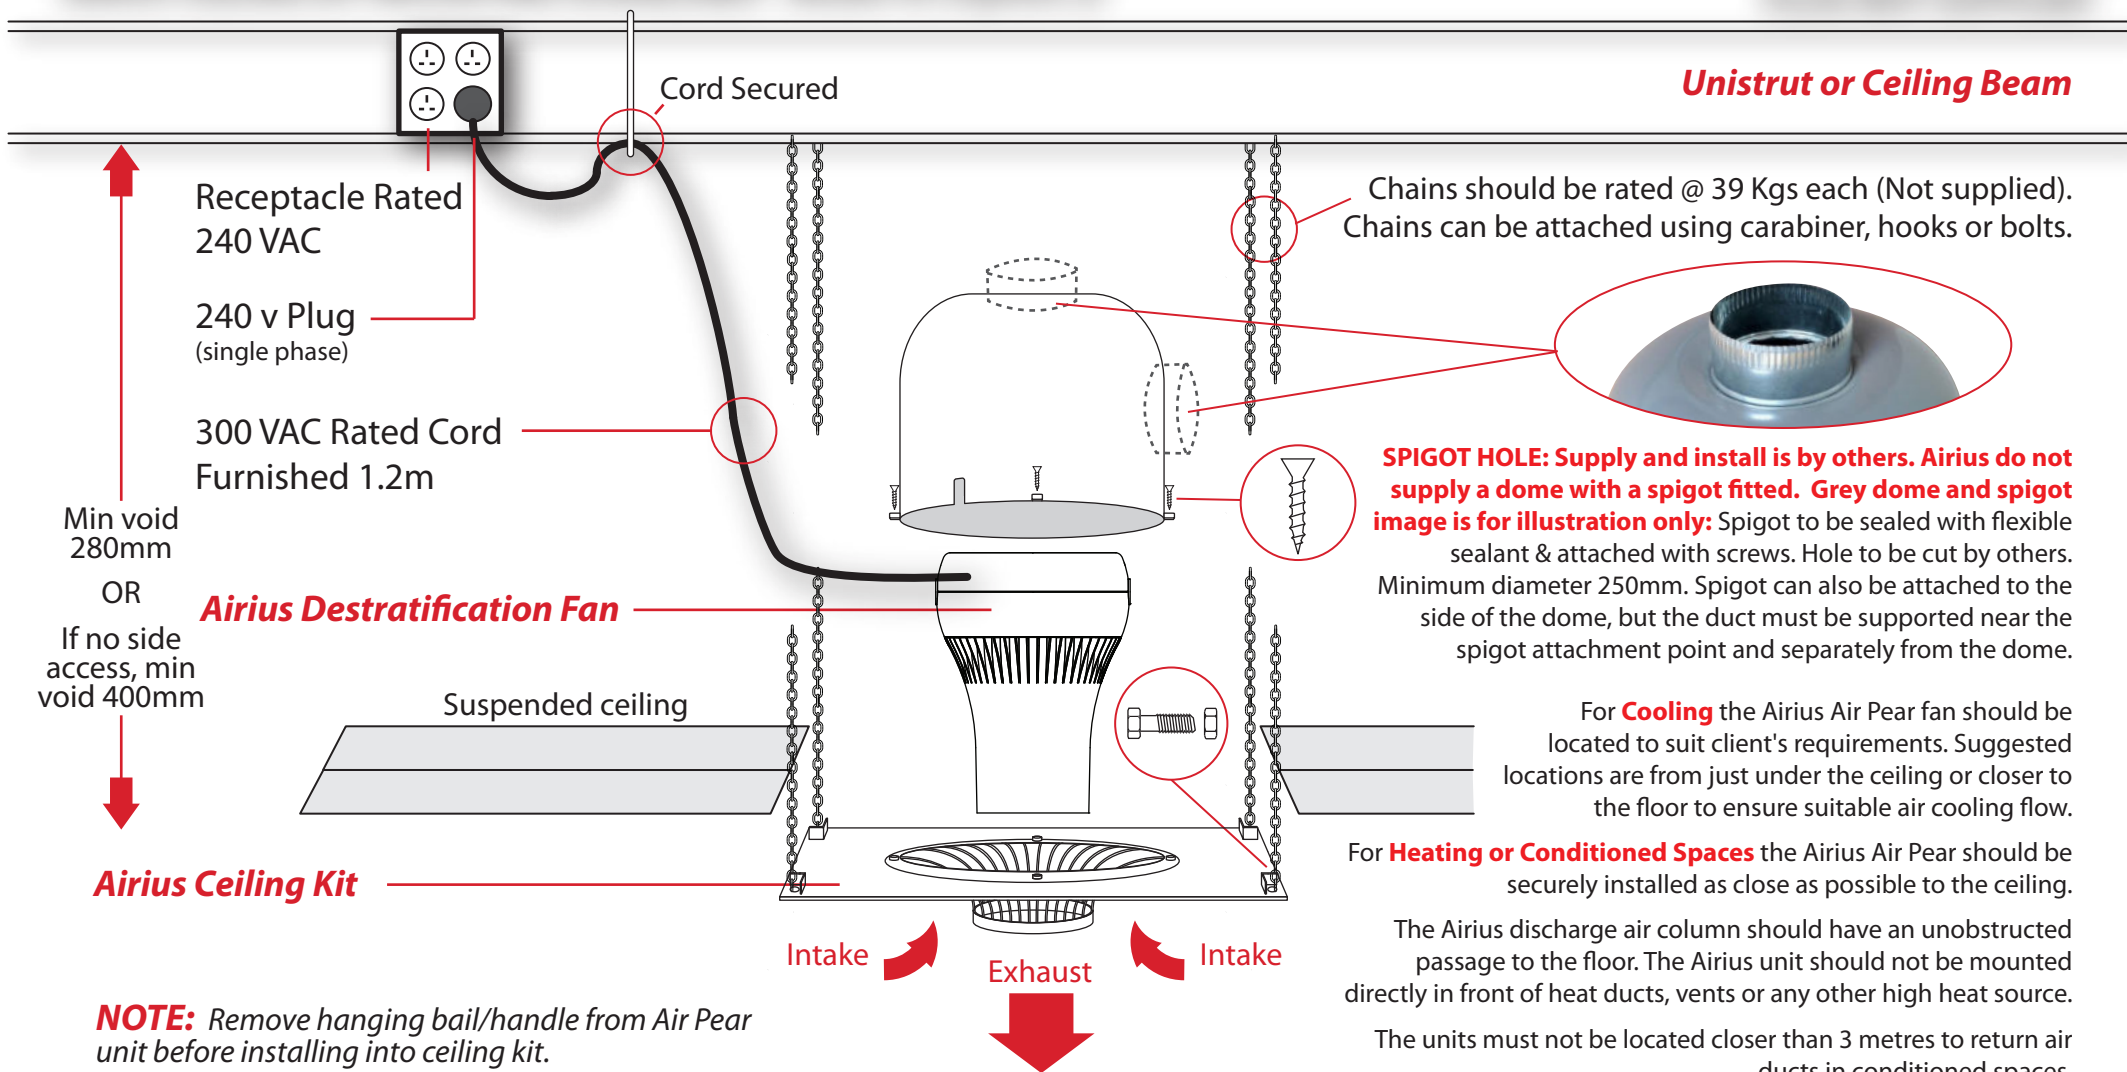

AIRIUS CEILING KIT MOUNTING GUIDELINES - Model 45 (Option 1)

PLUG NOT SUPPLIED

Unistrut or Ceiling Beam

AIRIUS CEILING KIT MOUNTING GUIDELINES - Model 45 (Option 2)

PLUG NOT SUPPLIED

NOTE: Remove hanging bail/handle from Air Pear unit before installing into ceiling kit.