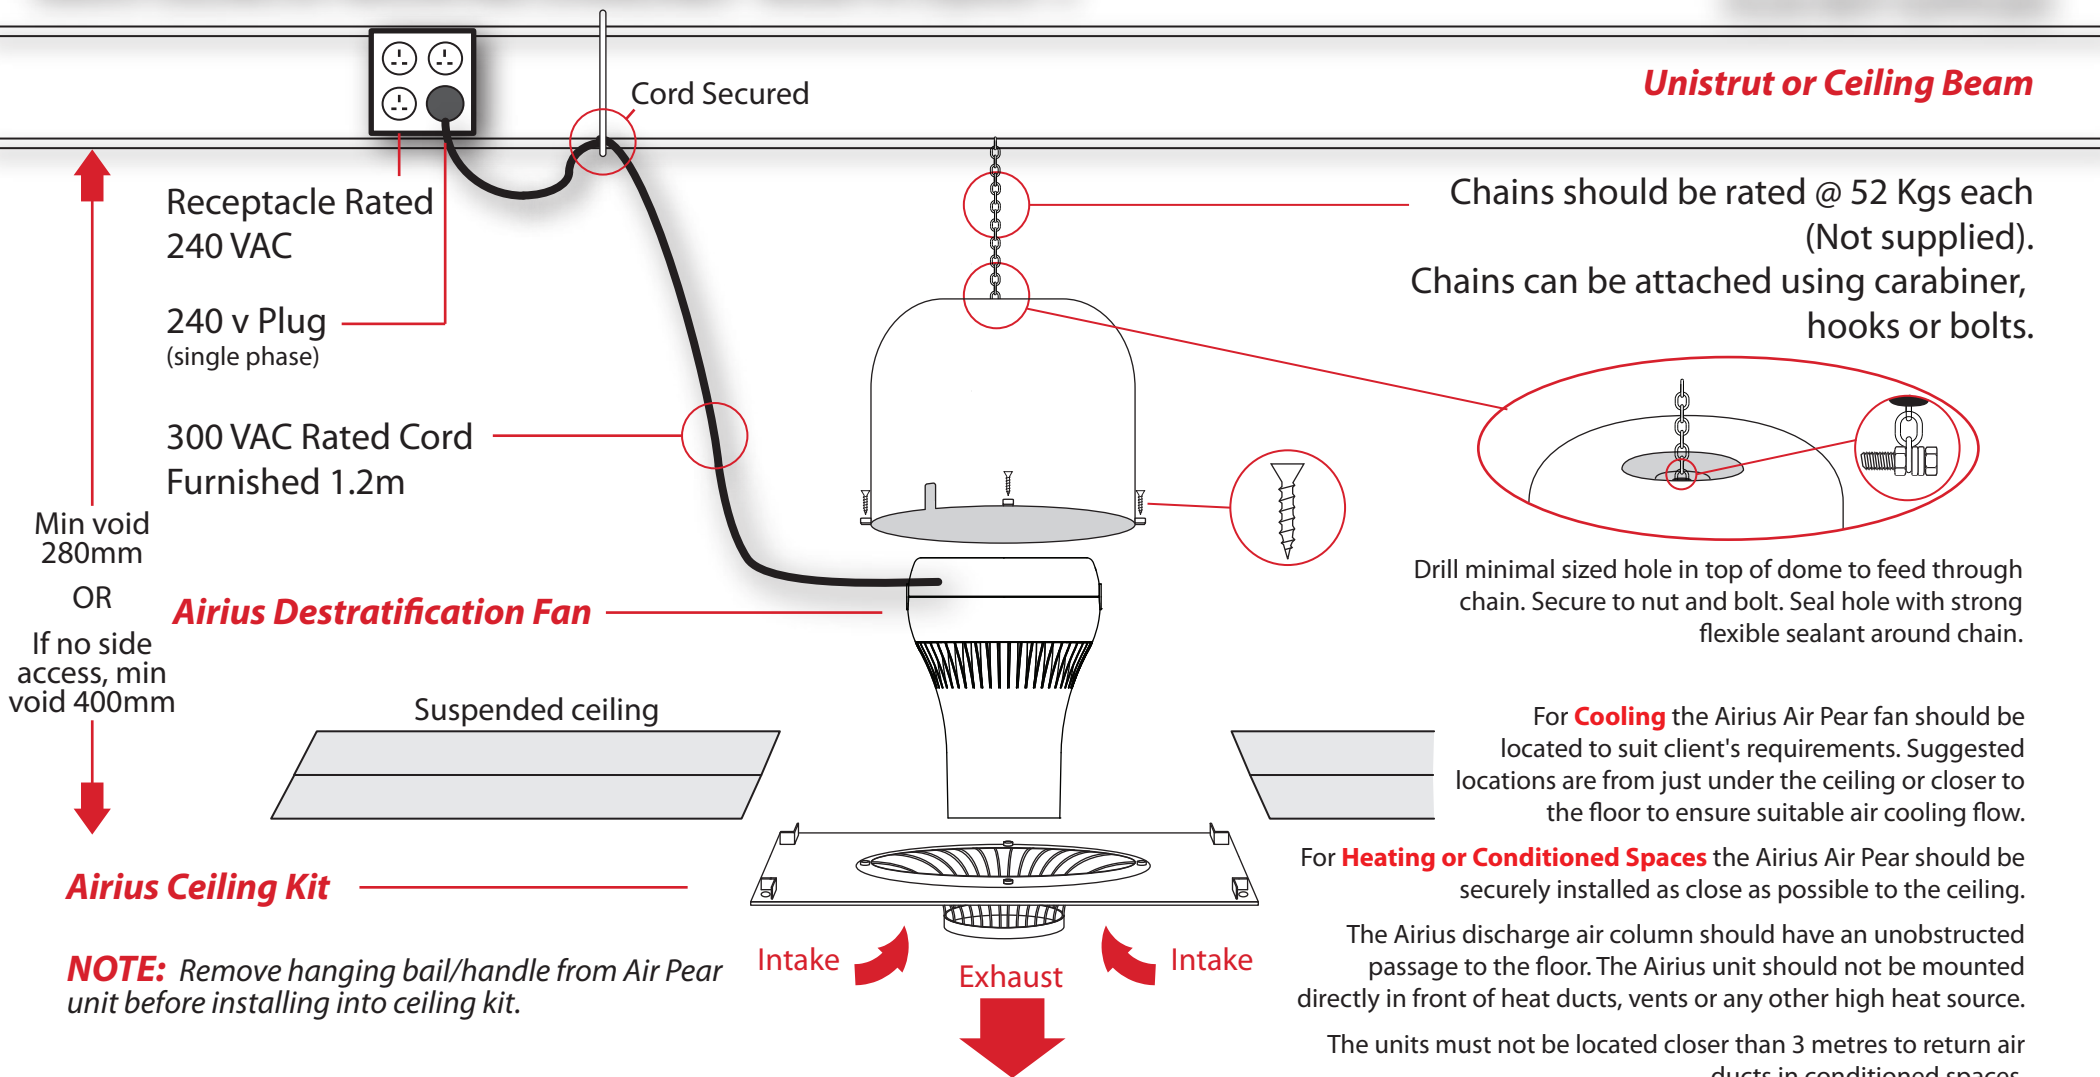

AIRIUS CEILING KIT MOUNTING GUIDELINES - Model 45 (Option 1)

PLUG NOT SUPPLIED

Unistrut or Ceiling Beam

AIRIUS CEILING KIT MOUNTING GUIDELINES - Model 45 (Option 2)

PLUG NOT SUPPLIED

NOTE: Remove hanging bail/handle from Air Pear unit before installing into ceiling kit.