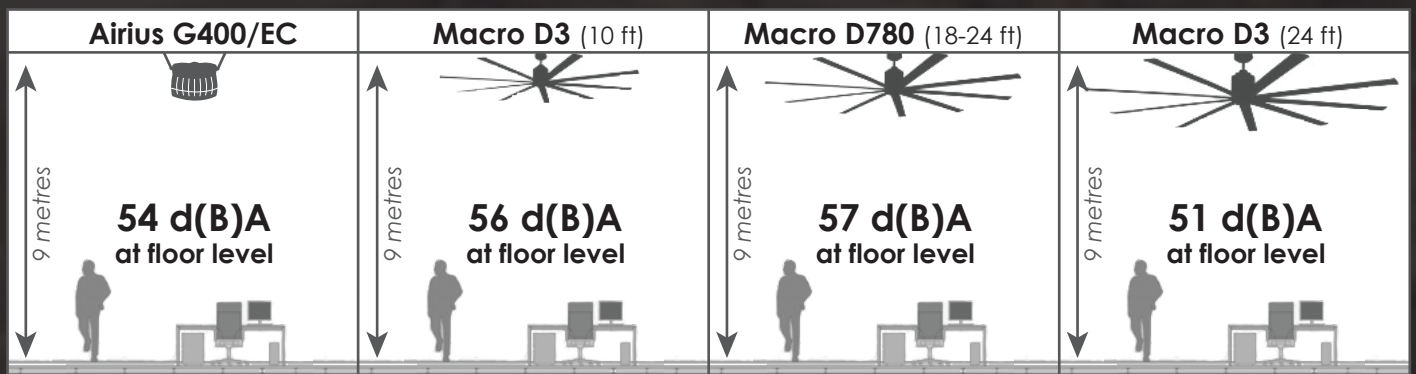

### SOUND PRESSURE LEVEL DATA - LARGE FANS AT FULL SPEED

FULL SPEED	Airius G400/EC	Macro D3 (10 ft blade)	Macro D780 (18-24 ft blade)	Macro D3 (24 ft blade)
	Noise Level (@9m):	54 d(B)A	56 d(B)A	57 d(B)A

Airius unit data as per EBM Papst in situ testing to ISO 3744/45 and DIN 45635 Class 2 and A weighted.  
Macro units data as per their performance spec @9 metres.

### SOUND PRESSURE LEVEL DATA - LARGE FANS AT HALF SPEED

HALF SPEED	Airius G400/EC	Macro D3 (10 ft blade)	Macro D780 (18-24 ft blade)	Macro D3 (24 ft blade)
	Noise Level (@9m):	40 d(B)A	41 d(B)A	41 d(B)A