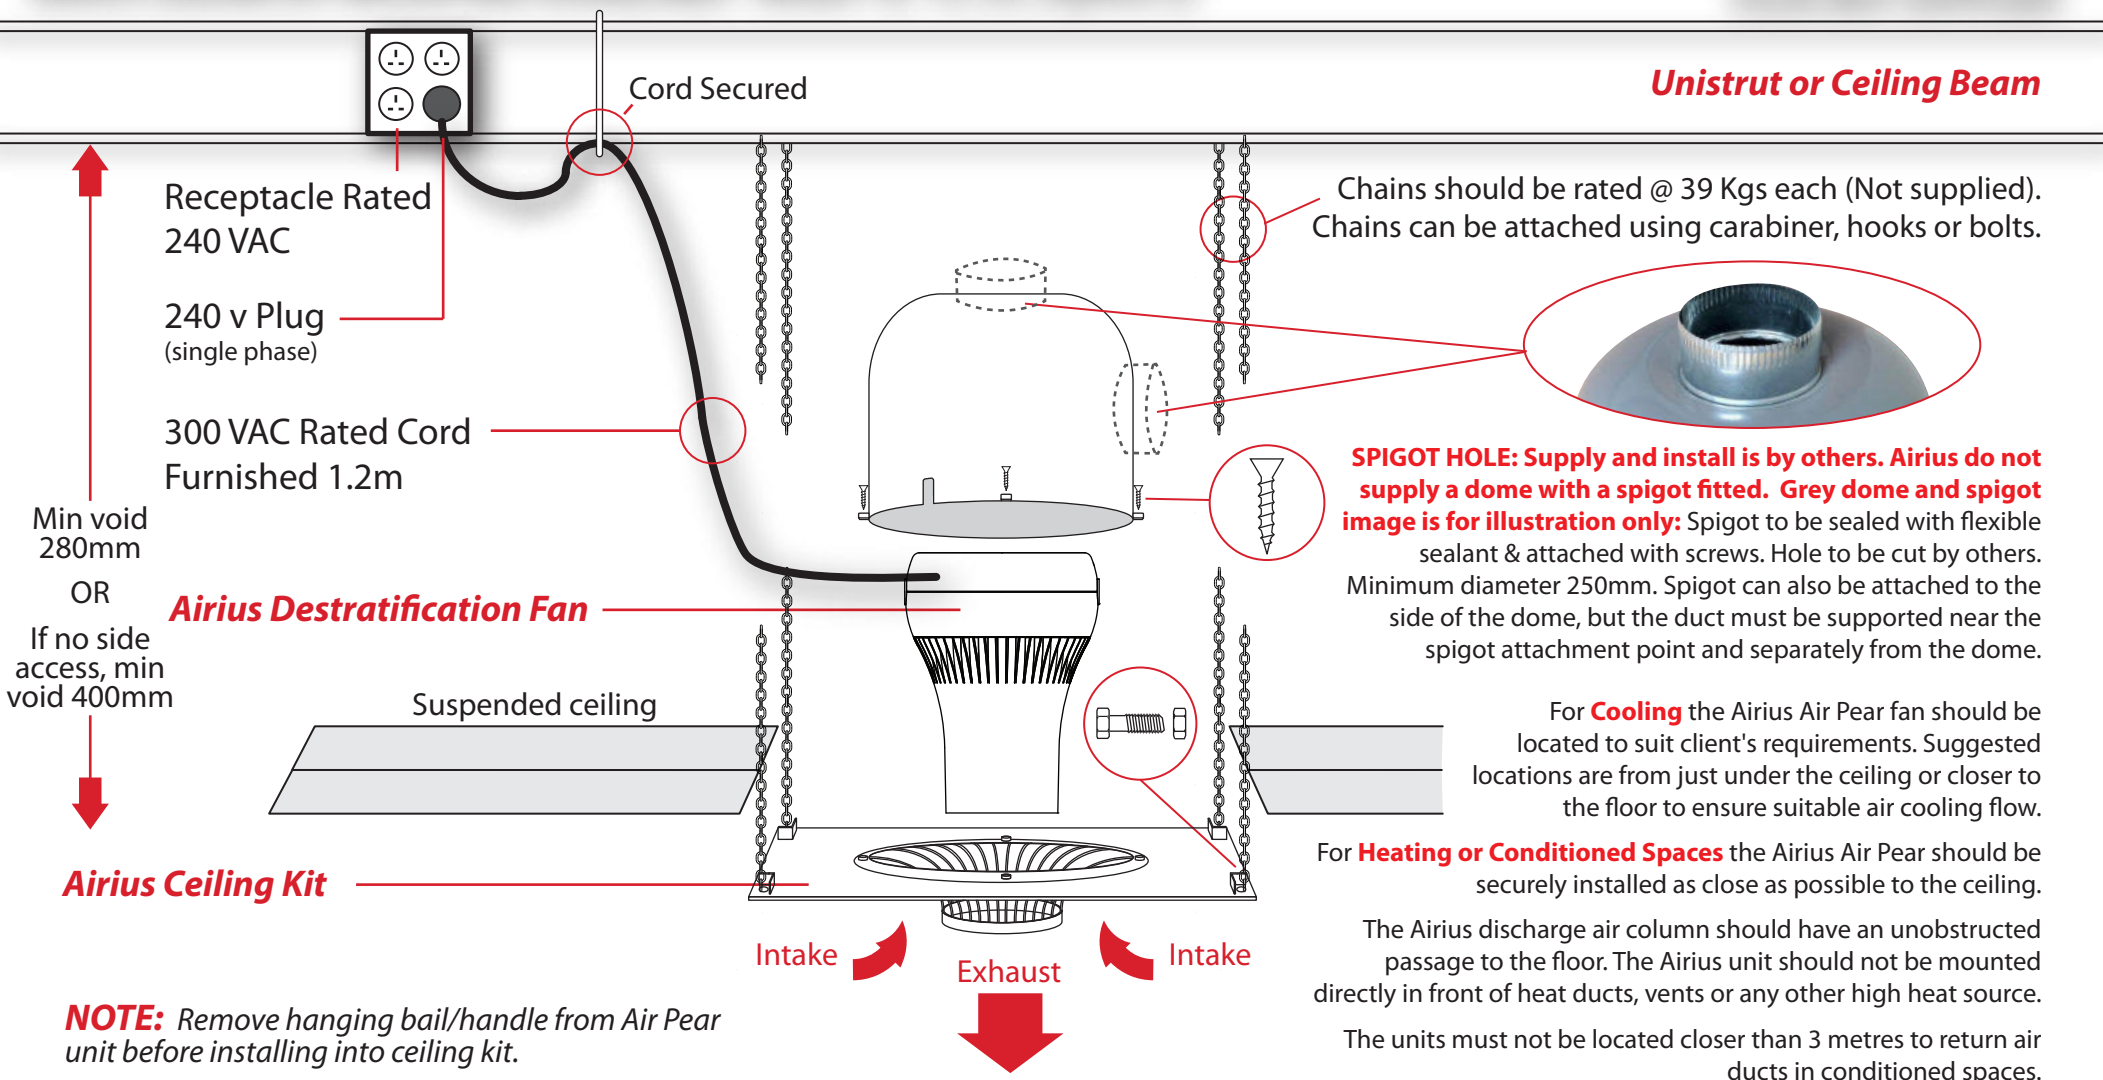

AIRIUS CEILING KIT MOUNTING GUIDELINES - Model 10, 15, 25, (Option 1)

PLUG NOT SUPPLIED

Unistrut or Ceiling Beam

Min void 280mm
OR
If no side access, min void 400mm

Airius Destratification Fan

Airius Ceiling Kit

NOTE: Remove hanging bail/handle from Air Pear unit before installing into ceiling kit.

AIRIUS CEILING KIT MOUNTING GUIDELINES - Model 10, 15, 25, (Option 2)

PLUG NOT SUPPLIED

Unistrut or Ceiling Beam

Min void 280mm
 OR
 If no side access, min void 400mm