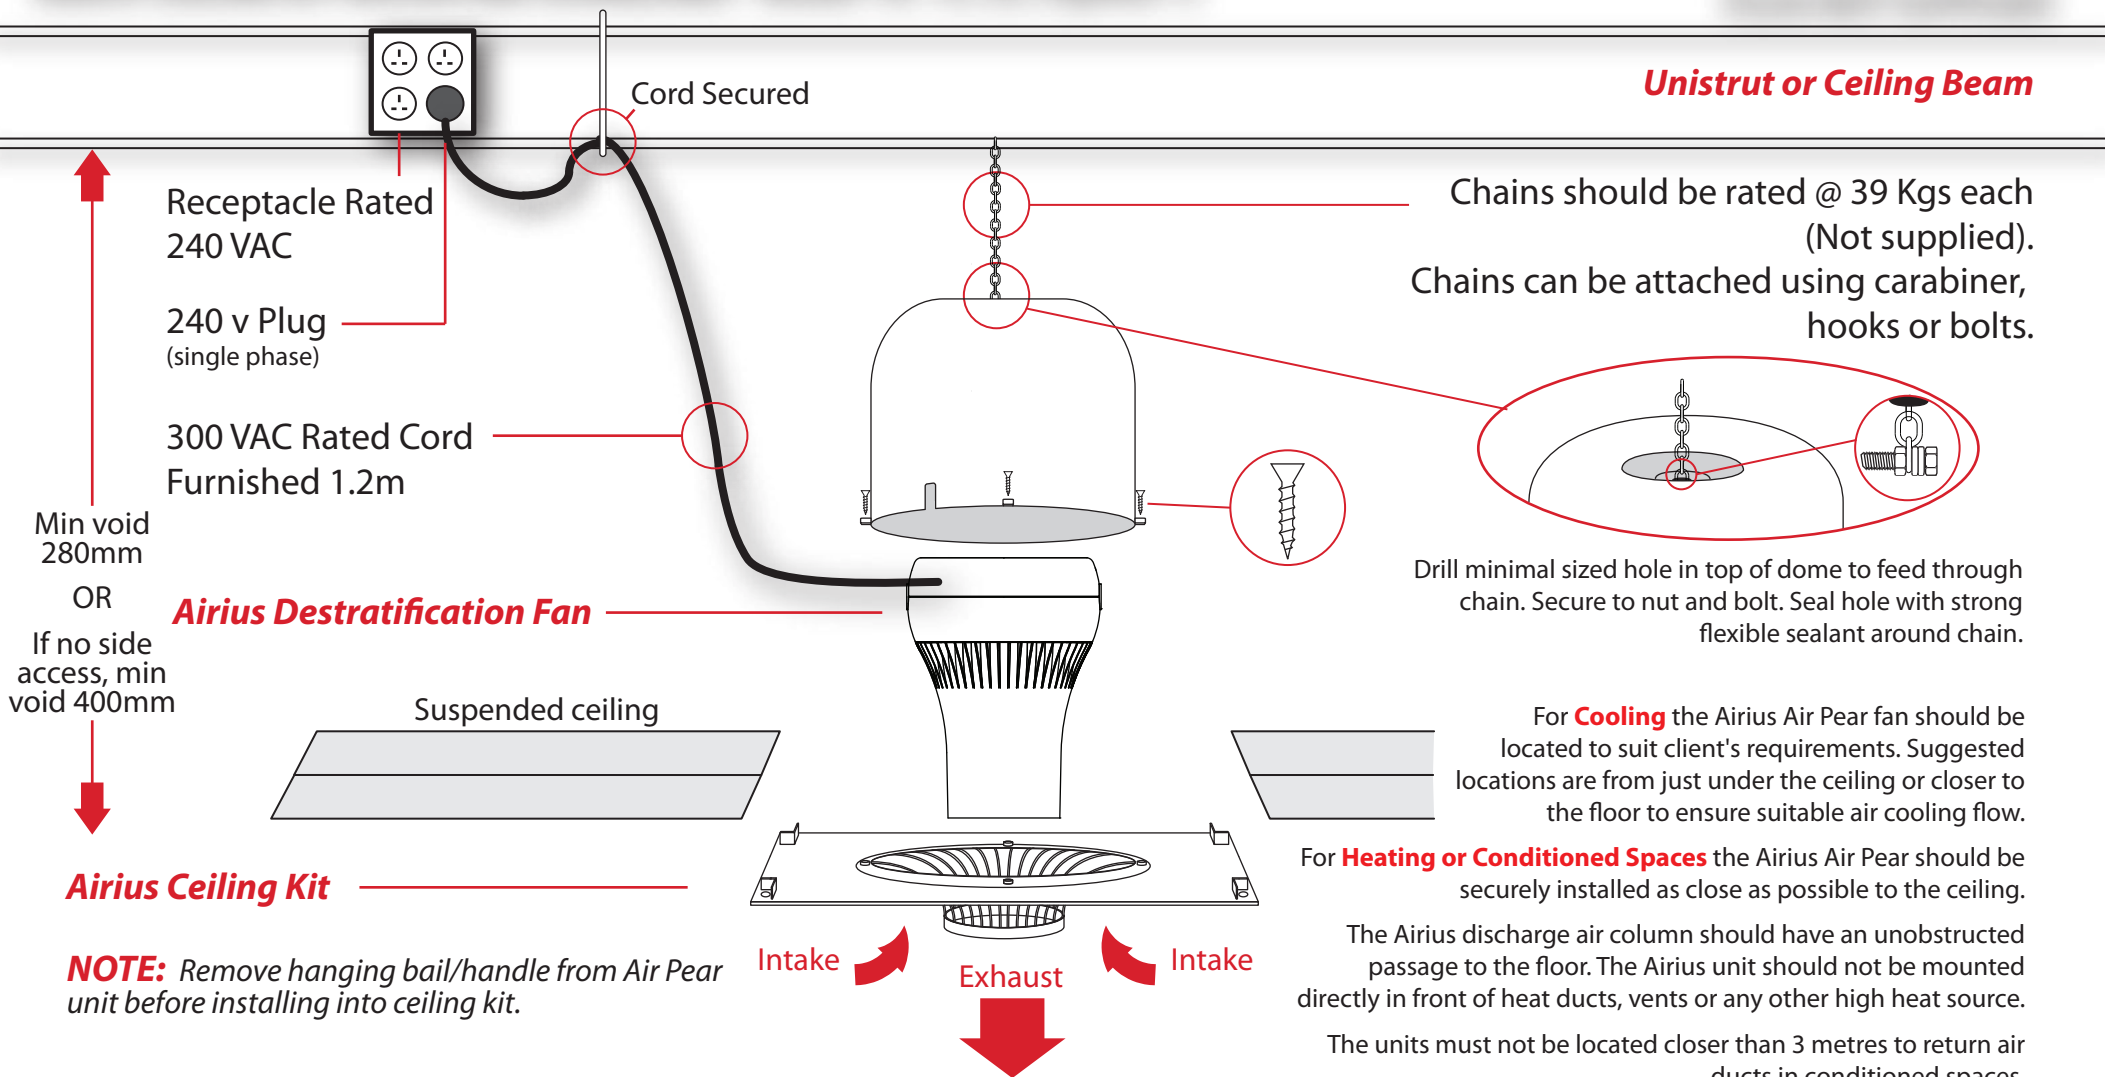

AIRIUS CEILING KIT MOUNTING GUIDELINES - Model 10, 15, 25, (Option 1)

PLUG NOT SUPPLIED

Unistrut or Ceiling Beam

Min void 280mm
OR
If no side access, min void 400mm

Airius Destratification Fan

Airius Ceiling Kit

NOTE: Remove hanging bail/handle from Air Pear unit before installing into ceiling kit.

AIRIUS CEILING KIT MOUNTING GUIDELINES - Model 10, 15, 25, (Option 2)

PLUG NOT SUPPLIED

Unistrut or Ceiling Beam

Min void 280mm
 OR
 If no side access, min void 400mm

Airius Destratification Fan

Airius Ceiling Kit

NOTE: Remove hanging bail/handle from Air Pear unit before installing into ceiling kit.