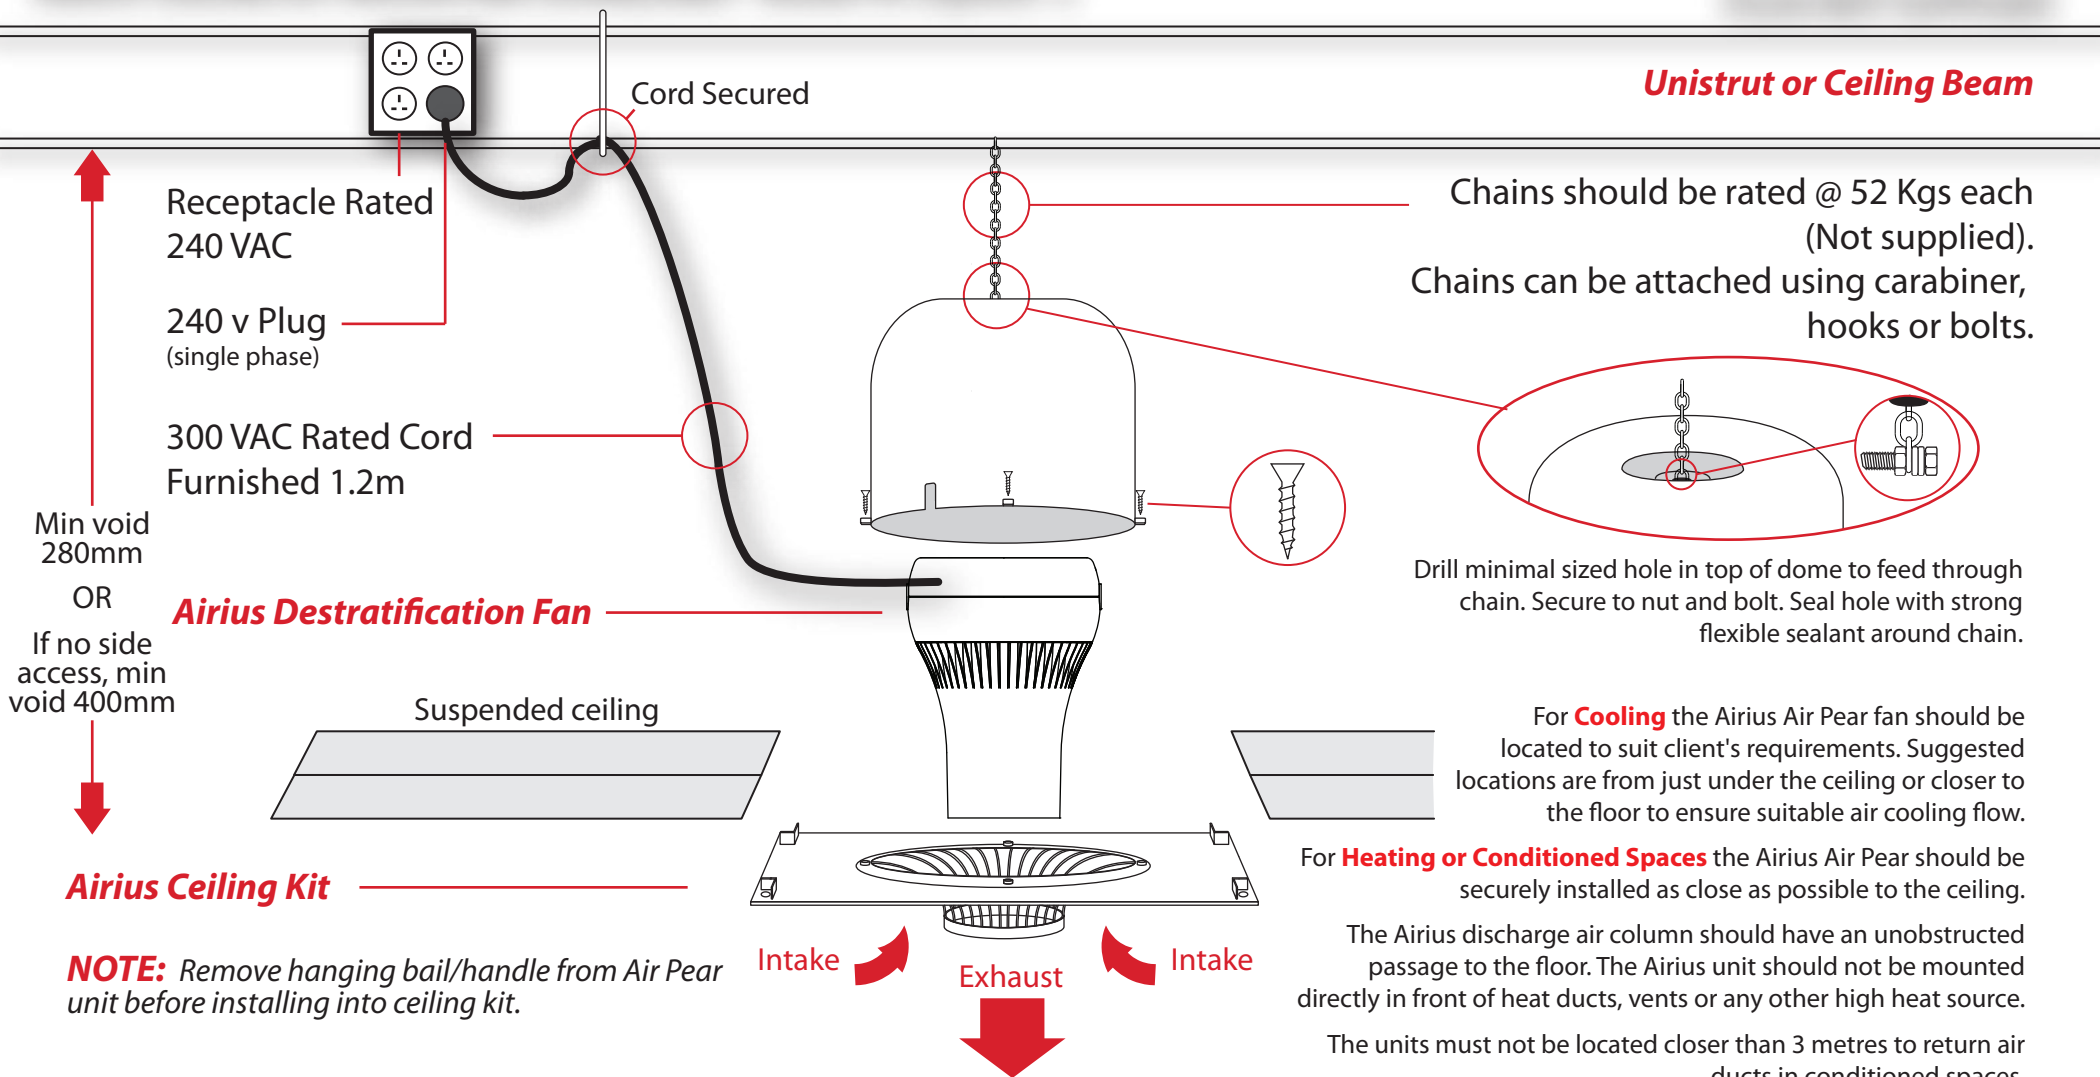

## AIRIUS CEILING KIT MOUNTING GUIDELINES - Model 45 (Option 1)

**PLUG NOT SUPPLIED**

**Unistrut or Ceiling Beam**

## AIRIUS CEILING KIT MOUNTING GUIDELINES - Model 45 (Option 2)

**PLUG NOT SUPPLIED**

**Unistrut or Ceiling Beam**

Min void 280mm  
OR  
If no side access, min void 400mm

**Airius Destratification Fan**

Suspended ceiling

**Airius Ceiling Kit**

**NOTE:** Remove hanging bail/handle from Air Pear unit before installing into ceiling kit.