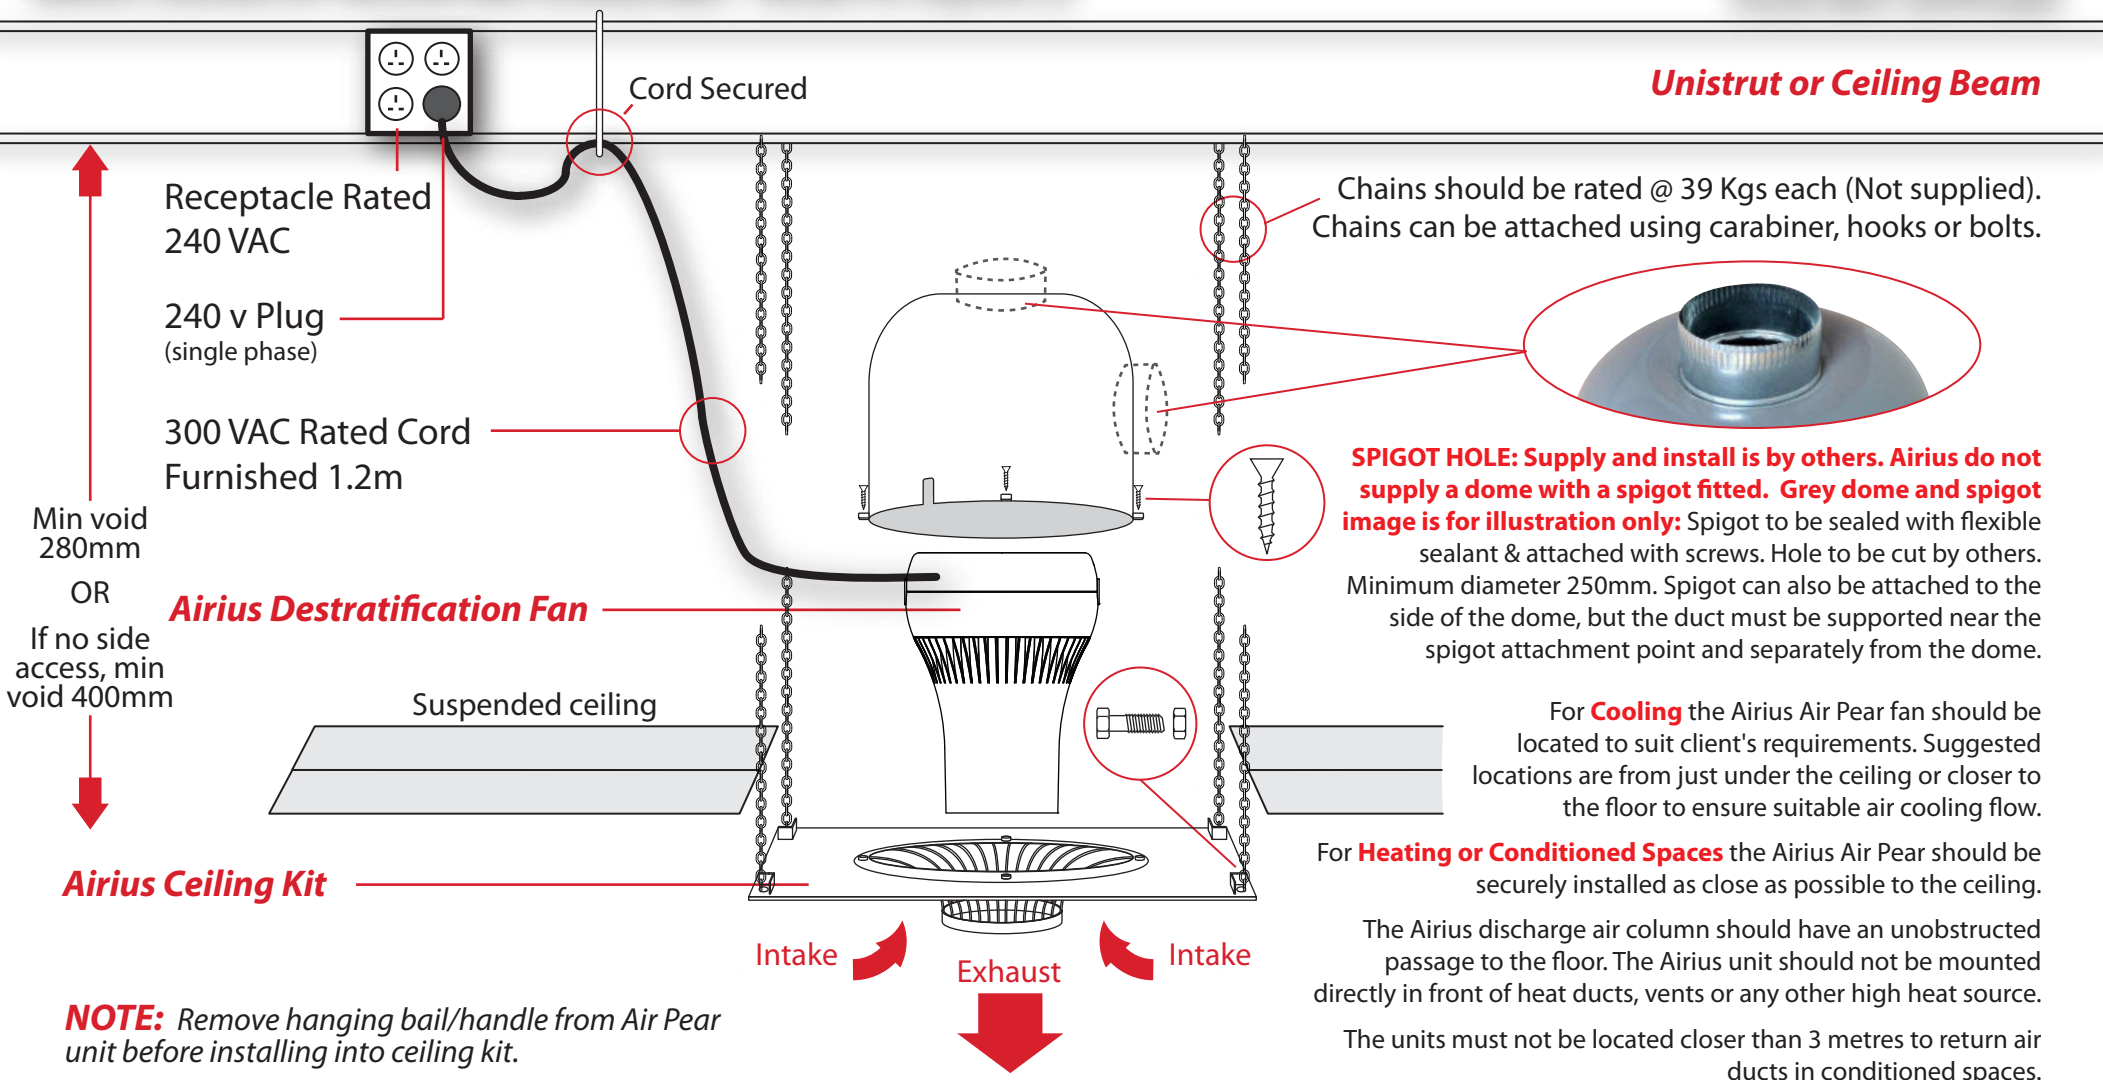

## AIRIUS CEILING KIT MOUNTING GUIDELINES - Model 45 (Option 1)

**PLUG NOT SUPPLIED**

**Unistrut or Ceiling Beam**

## AIRIUS CEILING KIT MOUNTING GUIDELINES - Model 45 (Option 2)

**PLUG NOT SUPPLIED**

**Unistrut or Ceiling Beam**

Min void 280mm  
OR  
If no side access, min void 400mm

**Airius Destratification Fan**

Suspended ceiling

**Airius Ceiling Kit**

**NOTE:** Remove hanging bail/handle from Air Pear unit before installing into ceiling kit.